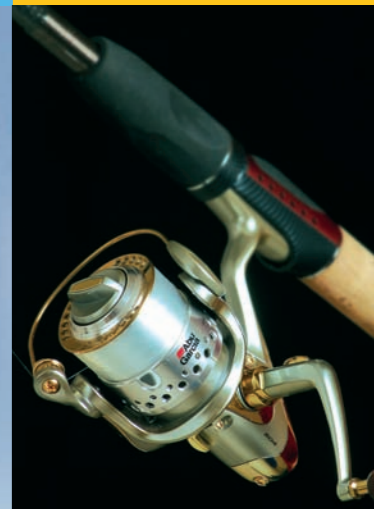

**KEY FEATURES**

Gripfit ergonomic handle designed to fit the hand and reduce fatigue, with directional casting pads and sculptured butt grip

Angled reel seat bringing the lip of your reel spool closer, aiming the centre of the spool at the butt ring for improved casting, and bringing the reel seat directly onto the blank for maximum transmission.

# A Reel Hot Rod!

WHITE ACRES FISHERY MANAGER CLINT ELLIOTT PUTS THE BRAND NEW ABU GARCIA SUVERAN MATCH SSGS 13 SPORT ROD THROUGH IT'S PACES....

**Clint's Verdict:**

"After several decent carp I can say that the new handle, blank and line guides all add up to a class rod with innovations that really do make a difference."

ABU Garcia Suveran SSGS 13' Sport Rod RRP £199.99

**TRIED AND TESTED**

**FANTASTIC PRIZE!!!**

ABU Garcia have been making rods for years so when they get excited about a new product I was eager to have a go with the 13' top of the range model and made a date with some willing 6-8 lb carp! I set the rod up with a 6 lb breaking strain main line, and a two swan shot waggler rig. In hand my first impression was how crisp the blank was. It immediately felt very comfortable and well balanced. On my first cast towards the margins of an island, in an awkward Easterly side wind I was overwhelmed by how well it cast and the little effort required to flick the float to the target

big fish in. I could feel every nod of the fishes head, the rod was communicating with me and I was always in control of what was happening under water. The ergonomic handle and reel seat is a major design development and it really does feel comfortable. Playing big fish was achieved without any strain on the wrist - very important when bagging! The angle of the reel seat ensures that the line leaves the reel at the correct angle to enter the first eye, and this positioning also means those with shorter fingers can easily reach the lip of the spool with a finger.